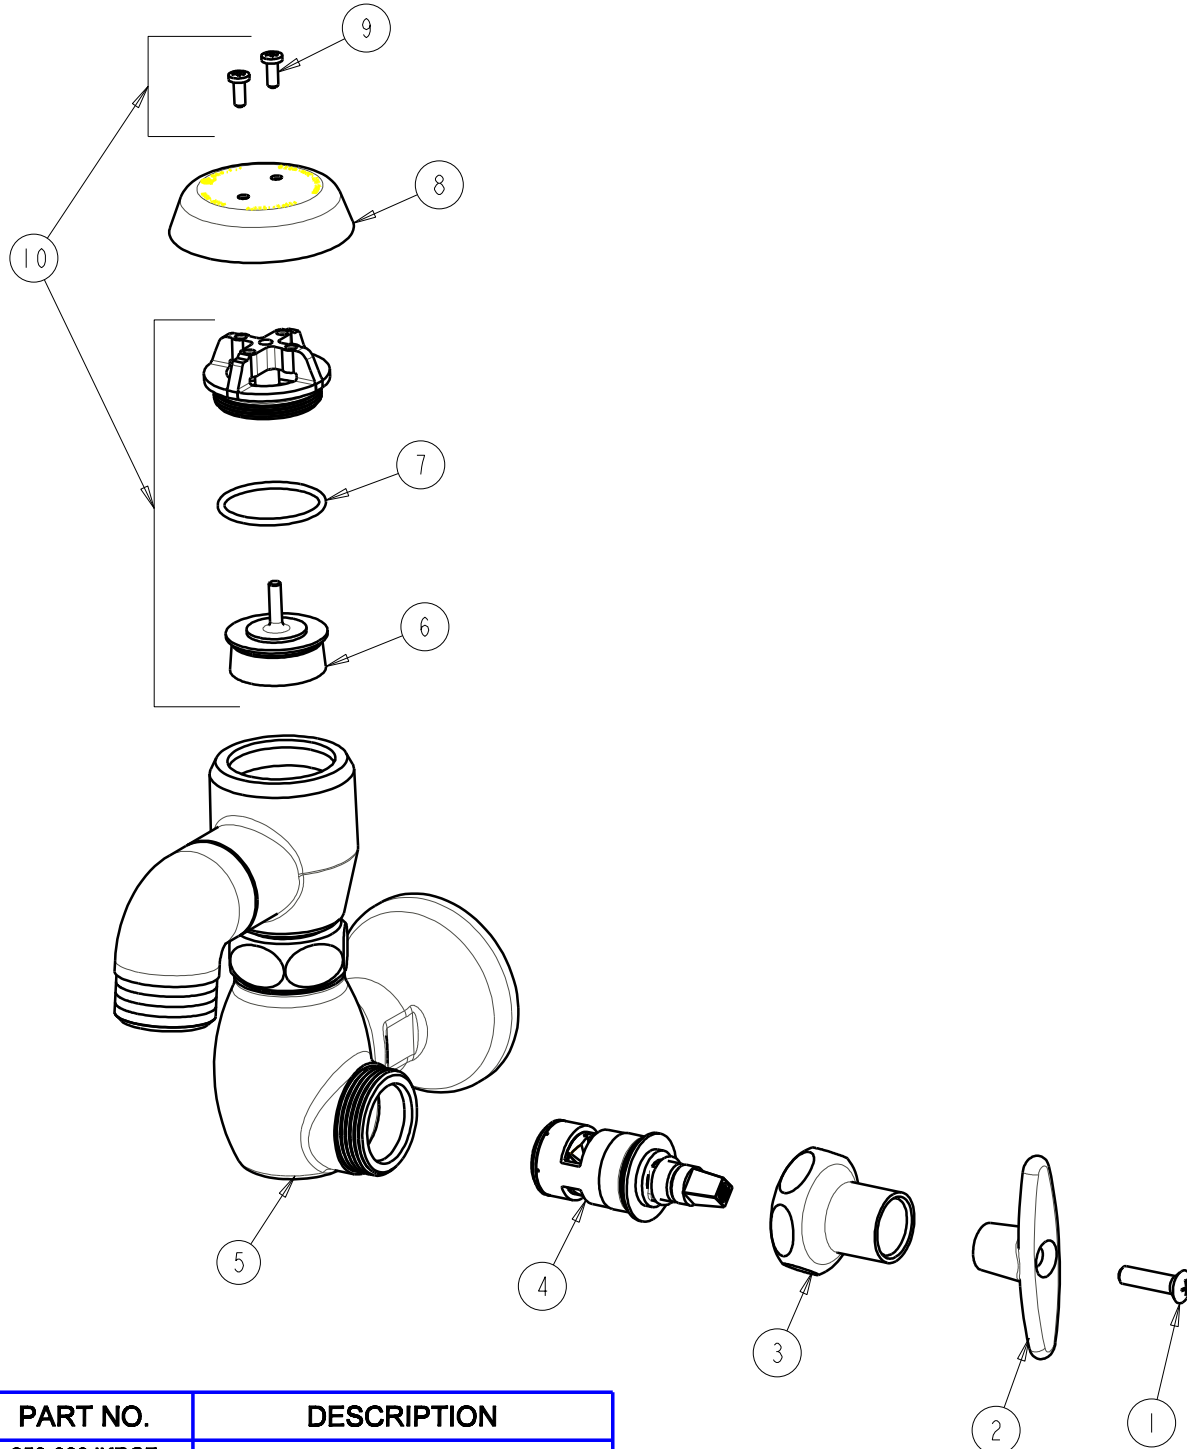

CHICAGO FAUCETS
a Geberit company

2100 South Clearwater Drive
Des Plaines, IL 60018
Phone: 847-803-5000
Fax: 847-803-5454
www.chicagofaucets.com

REPAIR PARTS

BY: SID DATE: 01-08-08
CHK: *[Signature]* REV:

FITTING NO.

952-1/2XKCP

SUBMITTED MODEL NO.

ITEM NO.

FOR TECHNICAL ASSISTANCE
1-800-TEC-TRUE (1-800-832-8783)

ITEM	PART NO.	DESCRIPTION
1	250-093JKRCF	SCREW
2	293-006JKRCF	HANDLE, TEE INCLUDES SCREW
3	1-246JKCP	NUT, CAP LOOSE KEY 1-1/8-18 UNEF
4	1-099XKJKNF	RH CERAMIC QUATURN UNIT
5	-----	NOT SOLD SEPARATELY
6	892-032KJKNF	VACUUM BREAKER DISC ASSEMBLY
7	80-007JKNF	O-RING
8	892-154JKCP	VACUUM BREAKER COVER
9	333-321JKNF	VACUUM BREAKER TORX SCREW
10	892-202KJKNF	VACUUM BREAKER REPAIR KIT